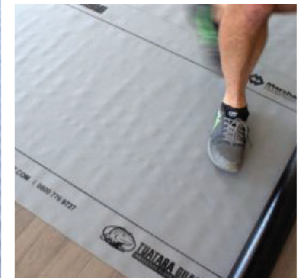

TUATARA GUARD

TUATARA GUARD Temporary Floor Protection is a spill absorbent membrane with built-in cushion technology. Featuring a patented slip resistant GRIPSPOT walking surface that reduces movement on floors. Designed to absorb spills without reducing its tear strength or staining the floor below. Can be used multiple times, surface can be easily cleaned through wiping or vacuuming.

BENEFITS

- 960mm x 30m -28.8m
- Re-usable
- Shock absorbing cushion technology
- Spill absorbent without reducing strength
- Slip resistant GripSpot Technology
- Anti-Slip back surface
- Product won't stain or mark floors
- TUATARA Tape available