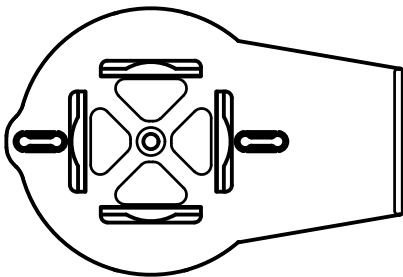

Stone-Edge-Clip

Aluminium Profilbohrschraube

Ø4,2x35mm